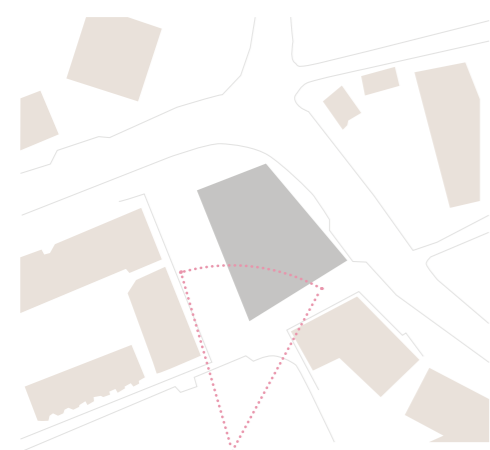

8. Design Proposal

Key:

View looking north through Brandon Place. Colour options.